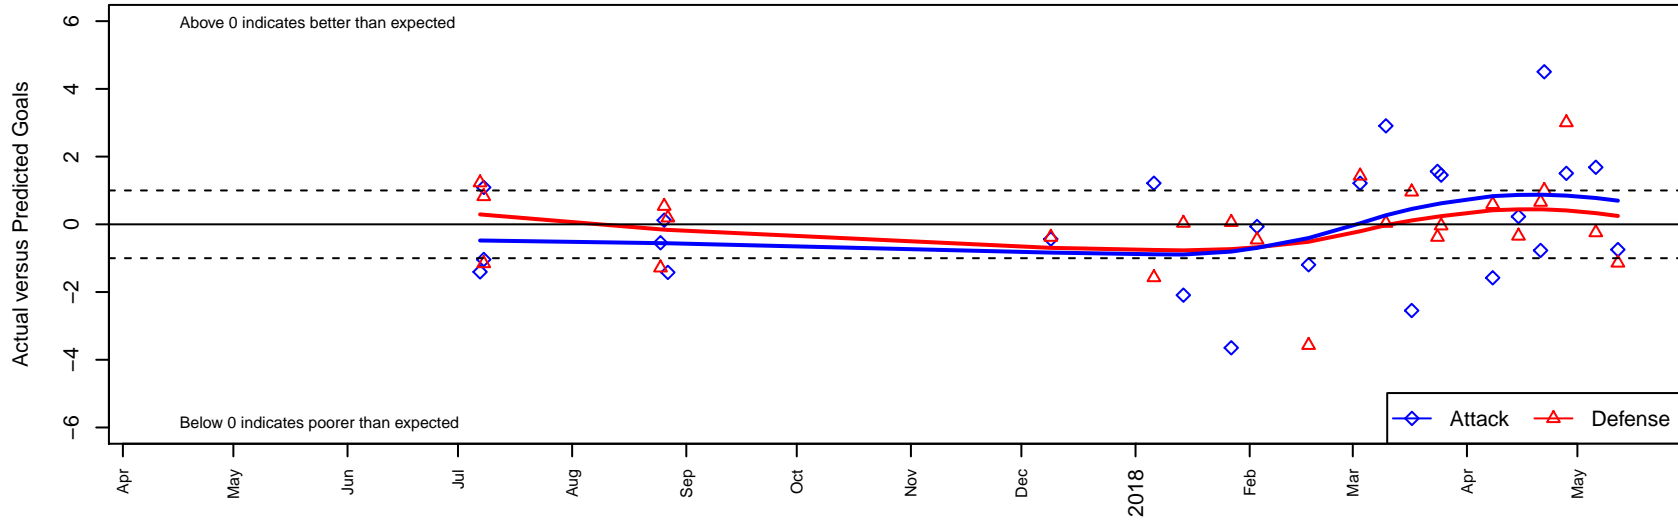

FME Fusion G01

Fife Milton Edgewood
Fife, WA
G01 total strength=1357
attack=9.75 defense=4.88
fall league = NPSL Div 2 (01) U17
notes= Pierson 2017

alt names used:

Venues played:
2017 Seattle Cup GU17-19 Gold
2017 River Jam U17-19
2017 NPSL Division 2 (01) U17
2017 WYS Presidents Cup G01 Division 2

FME Fusion G01
Dots are actual minus expected GF (blue circles) and GA (red triangles).
Blue line is smoothed change in attack strength. Red is smoothed change in defense strength.

**attack and defense variance (black dot)
relative to other teams
and top 10 in region**