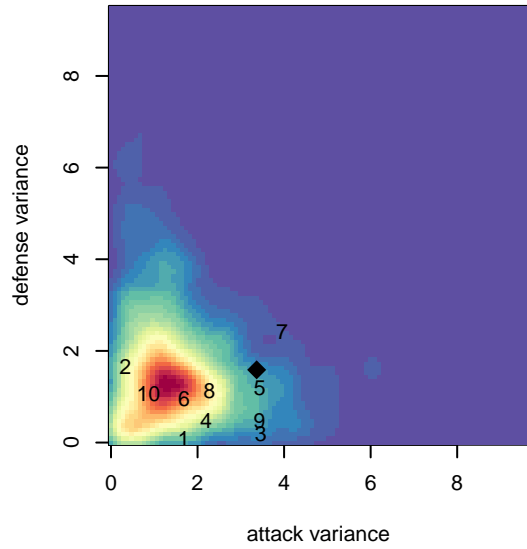

FME Fusion G01

Fife Milton Edgewood
Fife, WA
G01 total strength=1357
attack=9.75 defense=4.88
fall league = NPSL Div 2 (01) U17
notes= Pierson 2017

alt names used:

Venues played:
2017 Seattle Cup GU17-19 Gold
2017 River Jam U17-19
2017 NPSL Division 2 (01) U17
2017 WYS Presidents Cup G01 Division 2

FME Fusion G01
Dots are actual minus expected GF (blue circles) and GA (red triangles).
Blue line is smoothed change in attack strength. Red is smoothed change in defense strength.

**attack and defense variance (black dot)
relative to other teams
and top 10 in region**