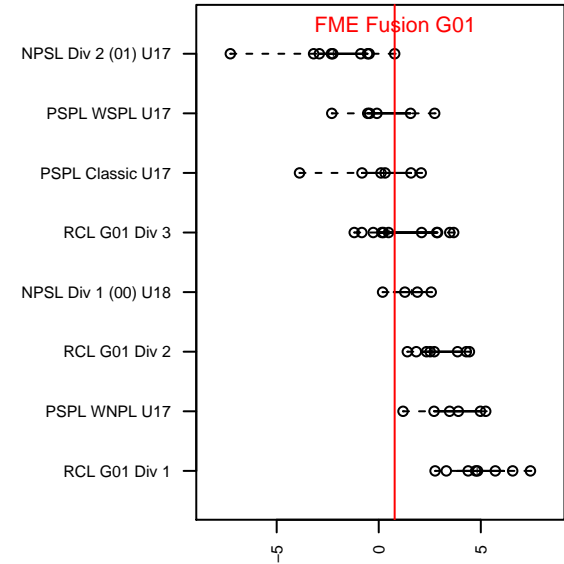

**attack and defense rating
relative to others at age
and all opponents in last 13 months**